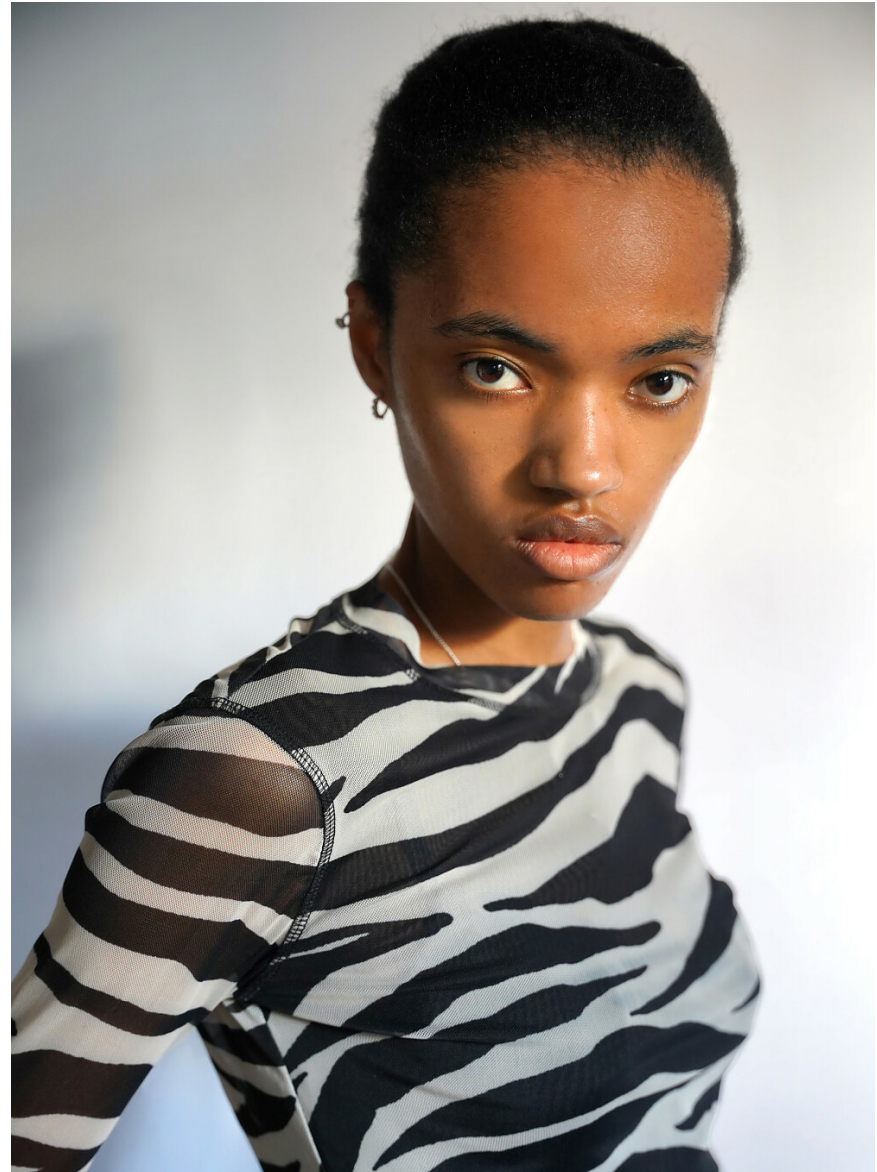

# Havana

HEIGHT 5' 9½" BUST 34" WAIST 26" HIPS 35"  
SHOES 9 HAIR BLACK EYES BROWN