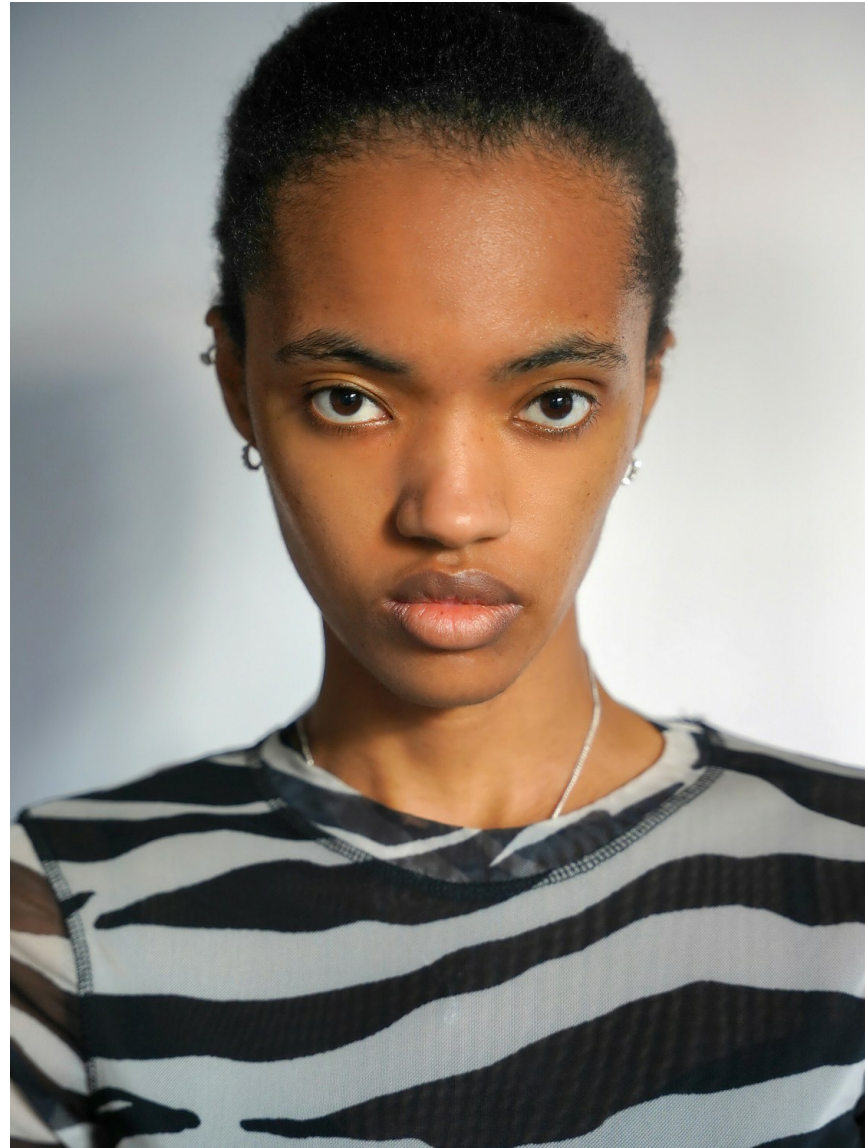

# Havana

HEIGHT 5' 9½" BUST 34" WAIST 26" HIPS 35"  
SHOES 9 HAIR BLACK EYES BROWN