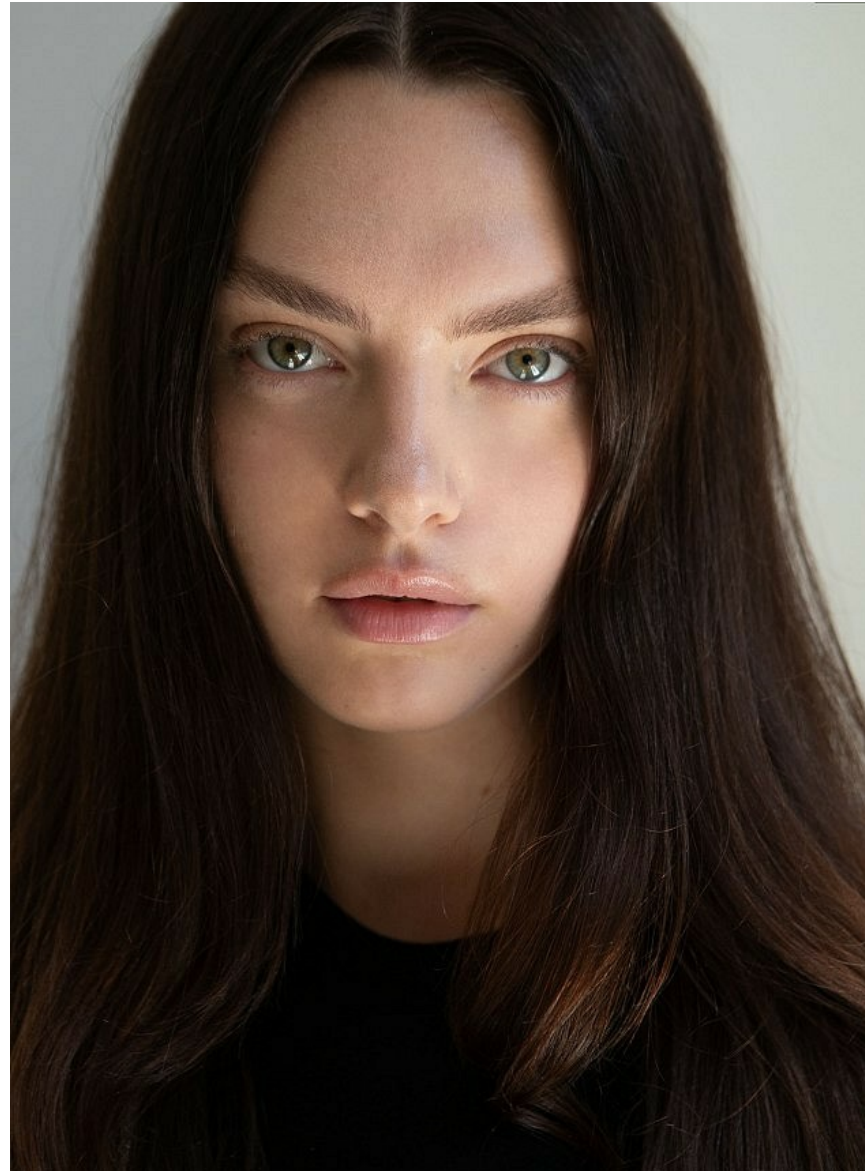

Grace Breuning

HEIGHT 5' 10" BUST 40" WAIST 32½" HIPS 44"
SHOES 10 HAIR BROWN EYES GREEN

Grace Breuning

HEIGHT 5' 10" BUST 40" WAIST 32½" HIPS 44"
SHOES 10 HAIR BROWN EYES GREEN

Grace Breuning

HEIGHT 5' 10" BUST 40" WAIST 32½" HIPS 44"
SHOES 10 HAIR BROWN EYES GREEN