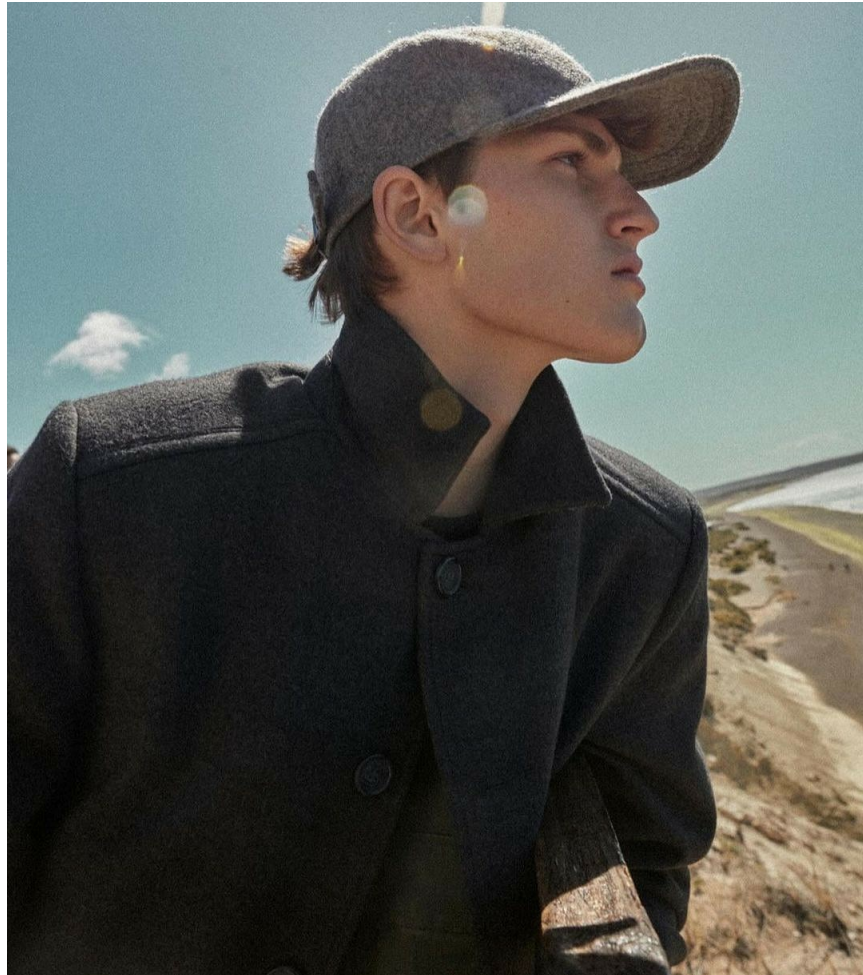

Alejo

HEIGHT 6' 1"
SHOES 8½ HAIR BLOND EYES BLUE

Alejo

HEIGHT 6' 1"
SHOES 8½ HAIR BLOND EYES BLUE

Alejo

HEIGHT 6' 1"
SHOES 8½ HAIR BLOND EYES BLUE

Alejo

HEIGHT 6' 1"
SHOES 8½ HAIR BLOND EYES BLUE

Alejo

HEIGHT 6' 1"
SHOES 8½ HAIR BLOND EYES BLUE